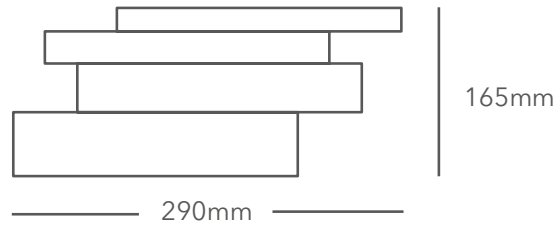

Properties

Frost Resistant

Carbon Offset

More colours available

Thermal Shock Resistant

Pre Consumer Recycled Content