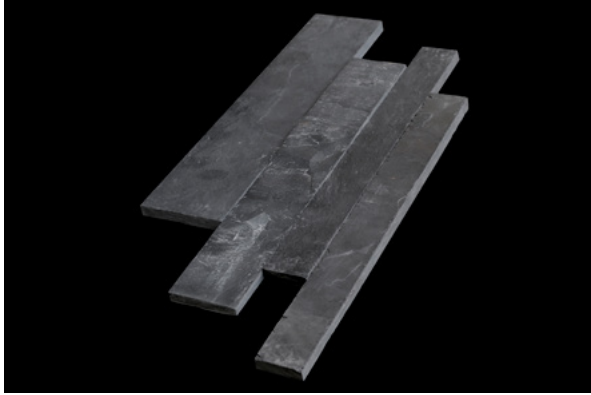

# 24BBMCL2 - Parallel Cladding - Sutra Black

For a true natural stone wall effect, look to the Parallel cladding range. By arranging varying widths of natural-face stone strips in an offset pattern, we've managed to create a natural and subtly distinctive surface. The slight variation in stone thickness adds real visual interest - and it's easy to install in both interior and exterior locations.

## Dimensions

### SIDE

## Properties

Frost Resistant

Carbon Offset

More colours available

Thermal Shock Resistant

Pre Consumer Recycled Content