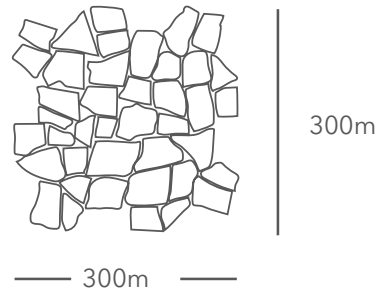

14DMZI3 - Random Tile, Black Basalt

Make your space unique with a dramatic design statement. Our random shaped and sized stones create customized tiles that interlock seamlessly to cover any area, ensuring that your project has a real stamp of individuality and originality. Each stone is hand positioned to ensure each mesh backed tile interlocks with the next. Stones are calibrated to be smooth and level underfoot.

Dimensions

SIDE

TOP

Properties

Frost
Resistant

Carbon
Offset

More
colours
available

Thermal
Shock
Resistant