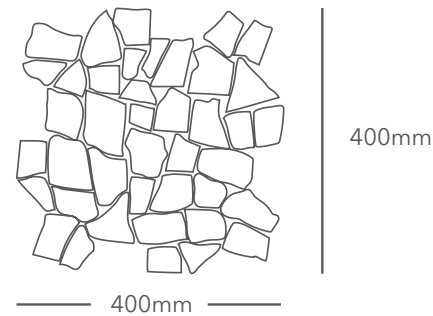

13AMWI5 - Large Random Tile, Beige & Tan Marble Mix

The name says it all. They're large and the shape is random...but when these stones are interlocked, the effect is stunning and unique. Give your project a custom effect, without any compromise on quality. This robust performer is great for larger areas inside or out, on floors and on walls...where our 'low-grout' solution accentuates the stone and really provides the wow-factor. Each stone has been hand laid on mesh sheets to ensure each tile interlocks perfectly with the next, and they have been calibrated to be smooth and level underfoot.

Dimensions

SIDE

TOP

Properties

Frost Resistant

Carbon Offset

More colours available

Thermal Shock Resistant