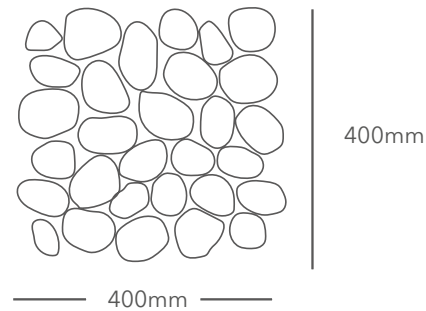

11DPCI4 - King Pebble, Medan Charcoal

This large, flat pebble is great for a rugged, powerful look. Manufactured by the inventor of the mesh backed pebble tile, when installed there will be no visible joints across the surface. King Pebble is calibrated to be even underfoot. Whether for entrances or atriums, larger interior rooms, open-plan spaces, feature walls, courtyards, patio areas or pools...our King Pebble makes a big statement.

Dimensions

SIDE

TOP

Properties

Frost Resistant

Carbon Offset

More colours available

Thermal Shock Resistant