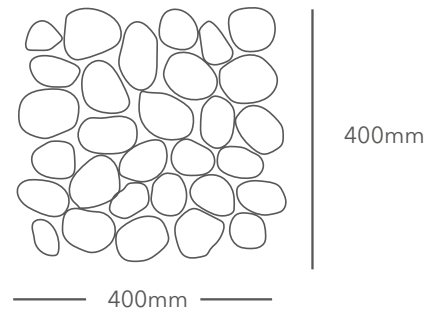

11APMI4 - King Pebble, Antique White

This large, flat pebble is great for a rugged, powerful look. Manufactured by the inventor of the mesh backed pebble tile, when installed there will be no visible joints across the surface. King Pebble is calibrated to be even underfoot. Whether for entrances or atriums, larger interior rooms, open-plan spaces, feature walls, courtyards, patio areas or pools...our King Pebble makes a big statement.

Dimensions

SIDE

TOP

Properties

Frost Resistant

Carbon Offset

More colours available

Thermal Shock Resistant