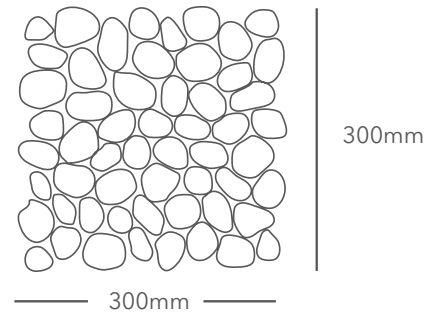

11APMFP1 - Flat Pebble, Antique White

Flat is never boring with flat pebble. This range meshes the aesthetic of Premium pebble with the flawless flat surface of our Random tiles. These pebbles are calibrated on both sizes to give a flawlessly flat, level surface which feels wonderful underfoot. Smooth yet natural - no wonder this interlocking tile is the choice of people eager to explore the possibilities of new surfacing designs.

Dimensions

SIDE

TOP

Properties

Frost Resistant

Carbon Offset

More colours available

Thermal Shock Resistant