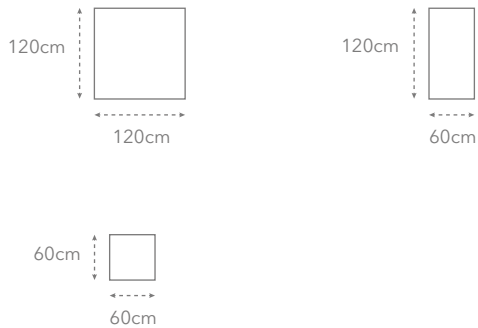

4.1.A(2)P - Product Sheet

Previously VT.42P

Polished

Properties

Other formats available

Other finishes available

Sizes available

Thickness available