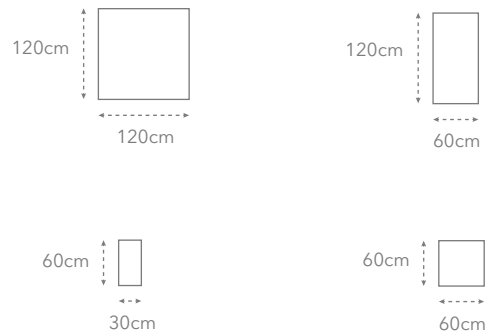

FOR OFFICE USE ONLY
 High Slip
 BREEAM/LEED
 Large Format

Natural

Properties

Other formats available

Other finishes available

Sizes available

Thickness available

www.ecofriendlytiles.co.uk